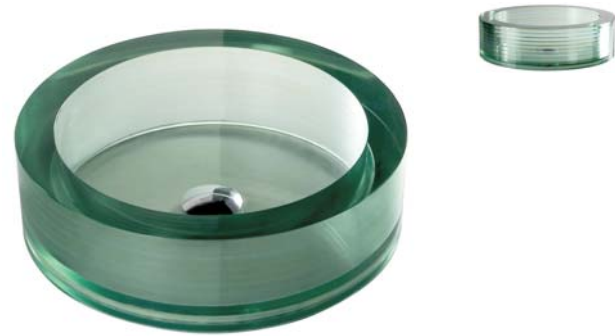

**SKU 1067**

- Round Sandblast Tempered Glass Vessel
- For either Wall Mount or Counter Mount Faucet
- Polished Chrome Umbrella Drain with Tailpiece
- Polished Chrome Mounting Ring
- Curved Edge Finish

420Wx420Dx150H

**SKU 1064**

- Round Crystal Tempered Glass Vessel
- For either Wall Mount or Counter Mount Faucet
- Polished Chrome Umbrella Drain with Tailpiece
- Polished Chrome Mounting Ring
- Curve Edge Finish

420Wx420Dx150H

**RASSLAND  
GLASS  
VESSEL**

2 0 0 7

**SKU 1001**

- Square Multi Layer Tempered Glass Vessel
- Built-In Faucet Hole
- Built-In Faucet Mounting Screw
- Polished Chrome Umbrella Drain with Tailpiece

450Wx450Dx128H

**SKU 1073**

- Oval Multi Layer Tempered Glass Vessel
- Built-In Faucet Hole
- Built-In Faucet Mounting Screw
- Polished Chrome Umbrella Drain with Tailpiece

650Wx400Dx100H

**SKU 1047**

- Round Multi Layer Tempered Glass Vessel
- For either Wall Mount or Counter Mount Faucet
- Polished Chrome Umbrella Drain with Tailpiece