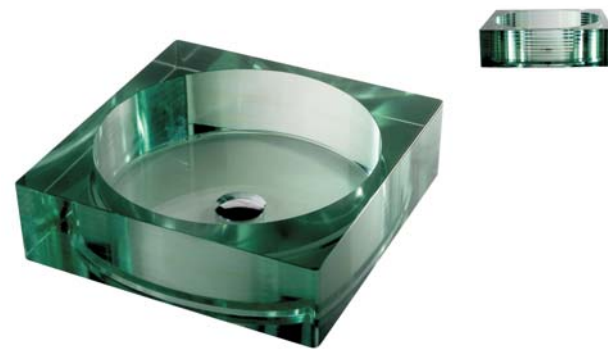

SKU 1002

- Square Multi Layer Tempered Glass Vessel
- For either Wall Mount or Counter Mount Faucet
- Polished Chrome Umbrella Drain with Tailpiece

450Wx450Dx128H