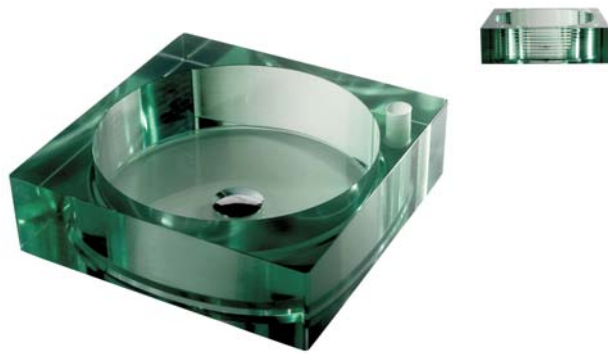

**SKU 1067**

- Round Sandblast Tempered Glass Vessel
- For either Wall Mount or Counter Mount Faucet
- Polished Chrome Umbrella Drain with Tailpiece
- Polished Chrome Mounting Ring
- Curved Edge Finish

420Wx420Dx150H

**SKU 1066**

- Round Dark Grey Tempered Glass Vessel
- For either Wall Mount or Counter Mount Faucet
- Polished Chrome Umbrella Drain with Tailpiece
- Polished Chrome Mounting Ring
- Curved Edge Finish

420Wx420Dx150H

**SKU 1064**

- Round Crystal Tempered Glass Vessel
- For either Wall Mount or Counter Mount Faucet
- Polished Chrome Umbrella Drain with Tailpiece
- Polished Chrome Mounting Ring
- Curve Edge Finish

420Wx420Dx150H

**RASSLAND  
GLASS  
VESSEL**

2 0 0 7

**SKU 1001**

- Square Multi Layer Tempered Glass Vessel
- Built-In Faucet Hole
- Built-In Faucet Mounting Screw
- Polished Chrome Umbrella Drain with Tailpiece